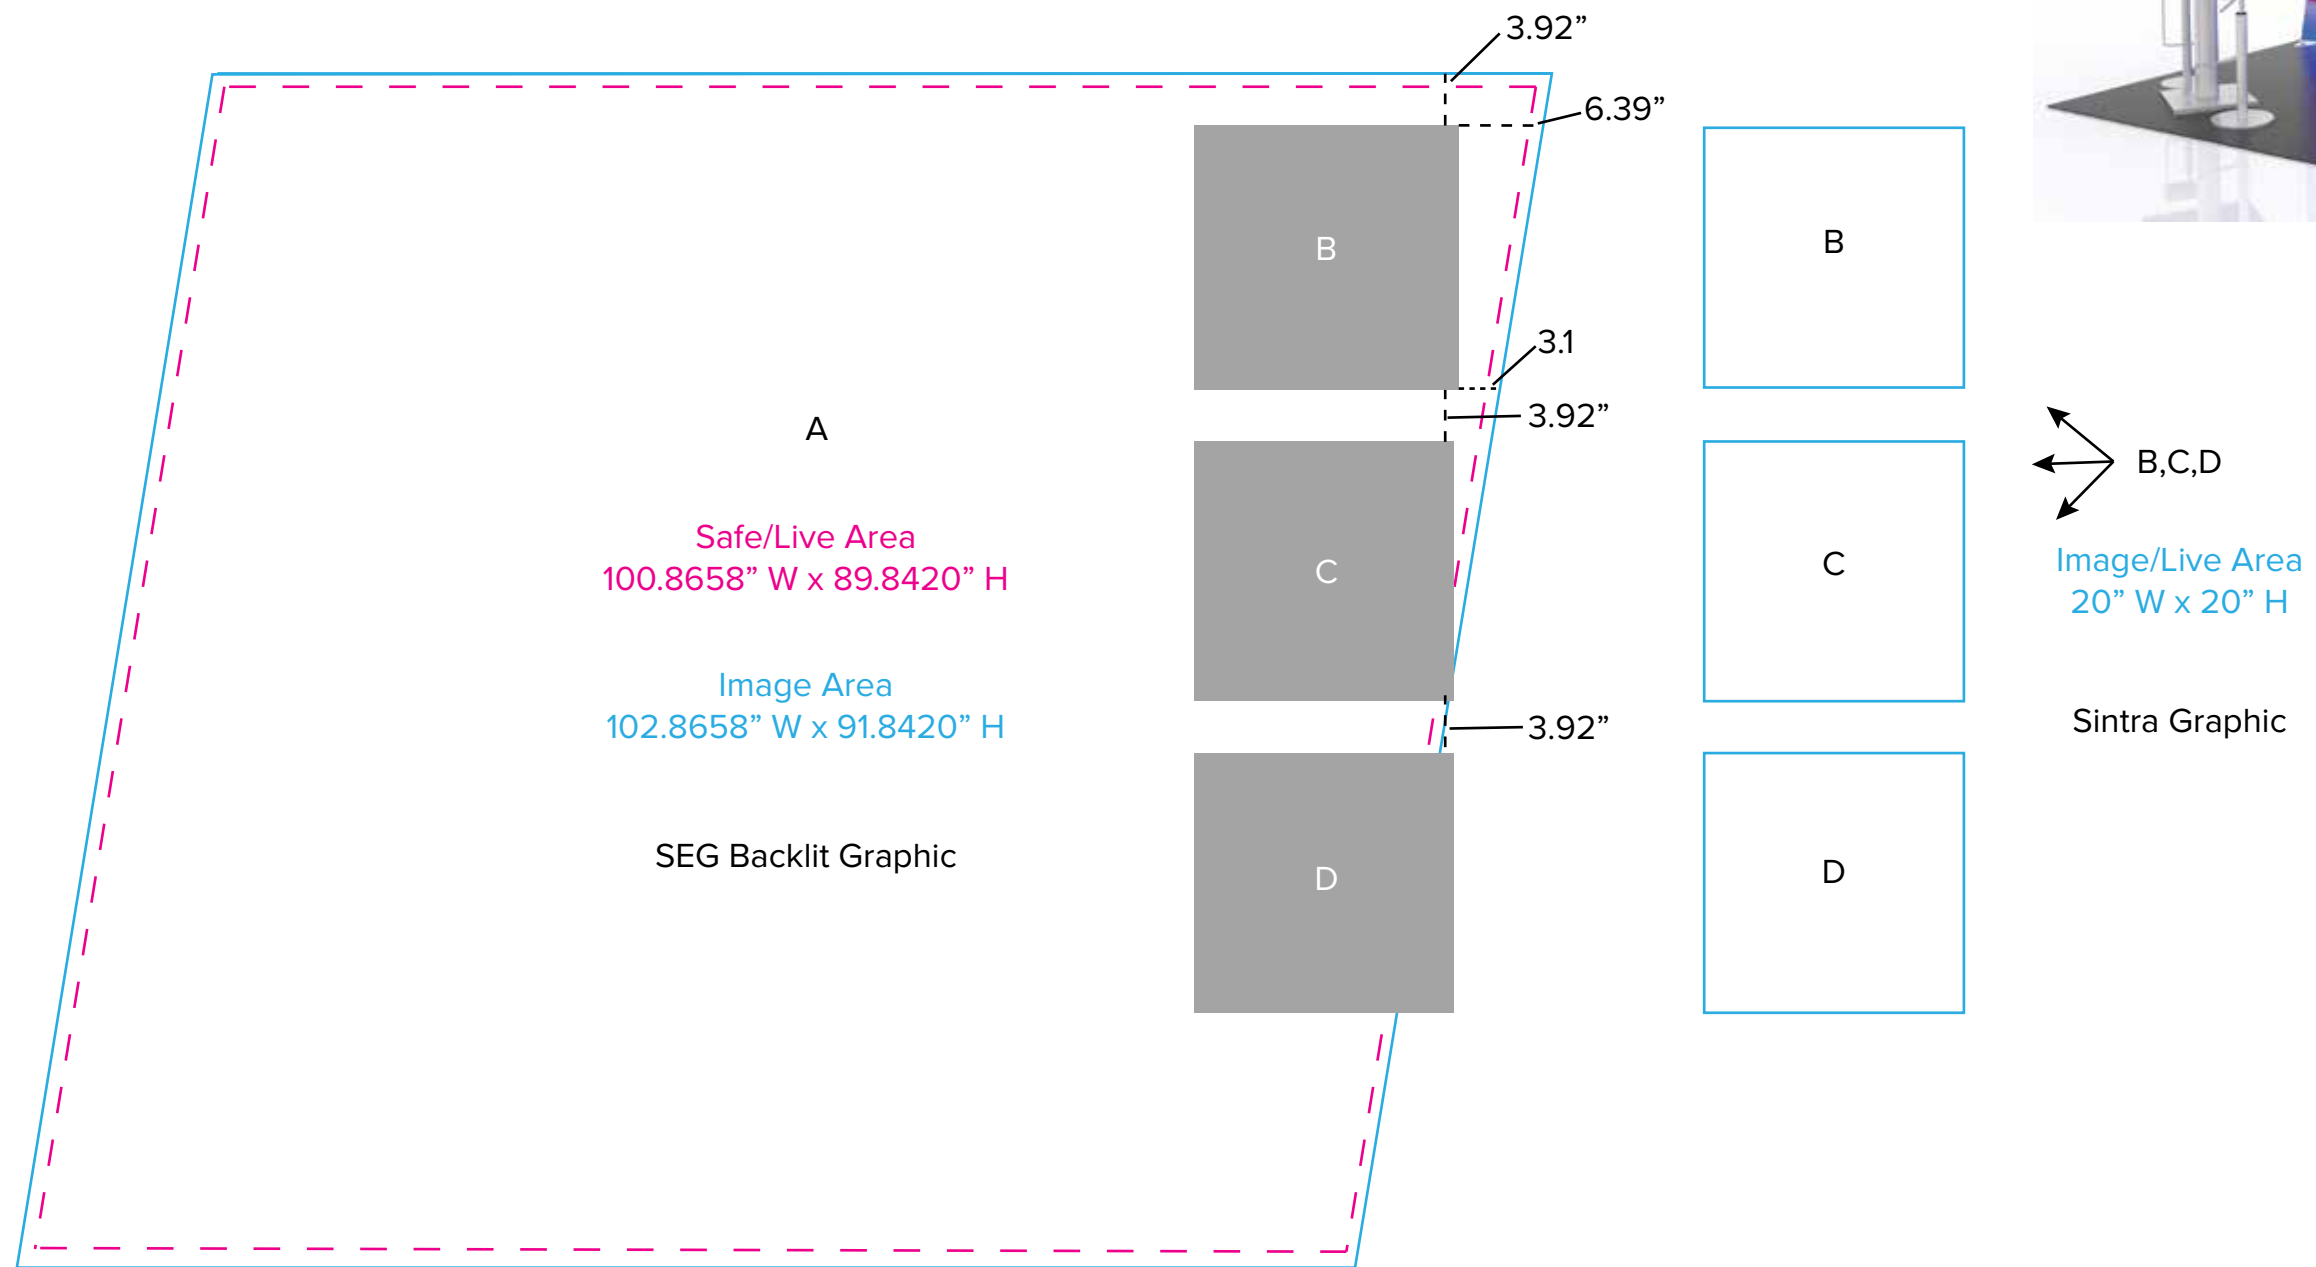

Graphic Template
Inline Lightbox
Main Backlit SEG Panel, 3 Small Sintra Panels

NOTE: All Raster Art (jpg, tiff,psd, png, etc.) must be at least 100 dpi at print size.
Standard kits are often customized. Please check with Customer Service to ensure that this template matches your specific job.

Graphic Template
Inline Lightbox
Sintra Side Wings

Printed Wings NOT INCLUDED in graphics price.
Please request pricing.

NOTE: All Raster Art (jpg, tiff,psd, png, etc.) must be at least 100 dpi at print size.

Graphic Template Charging Bistro Table

NOTE: All Raster Art (jpg, tiff,psd, png, etc.) must be at least 100 dpi at print size.