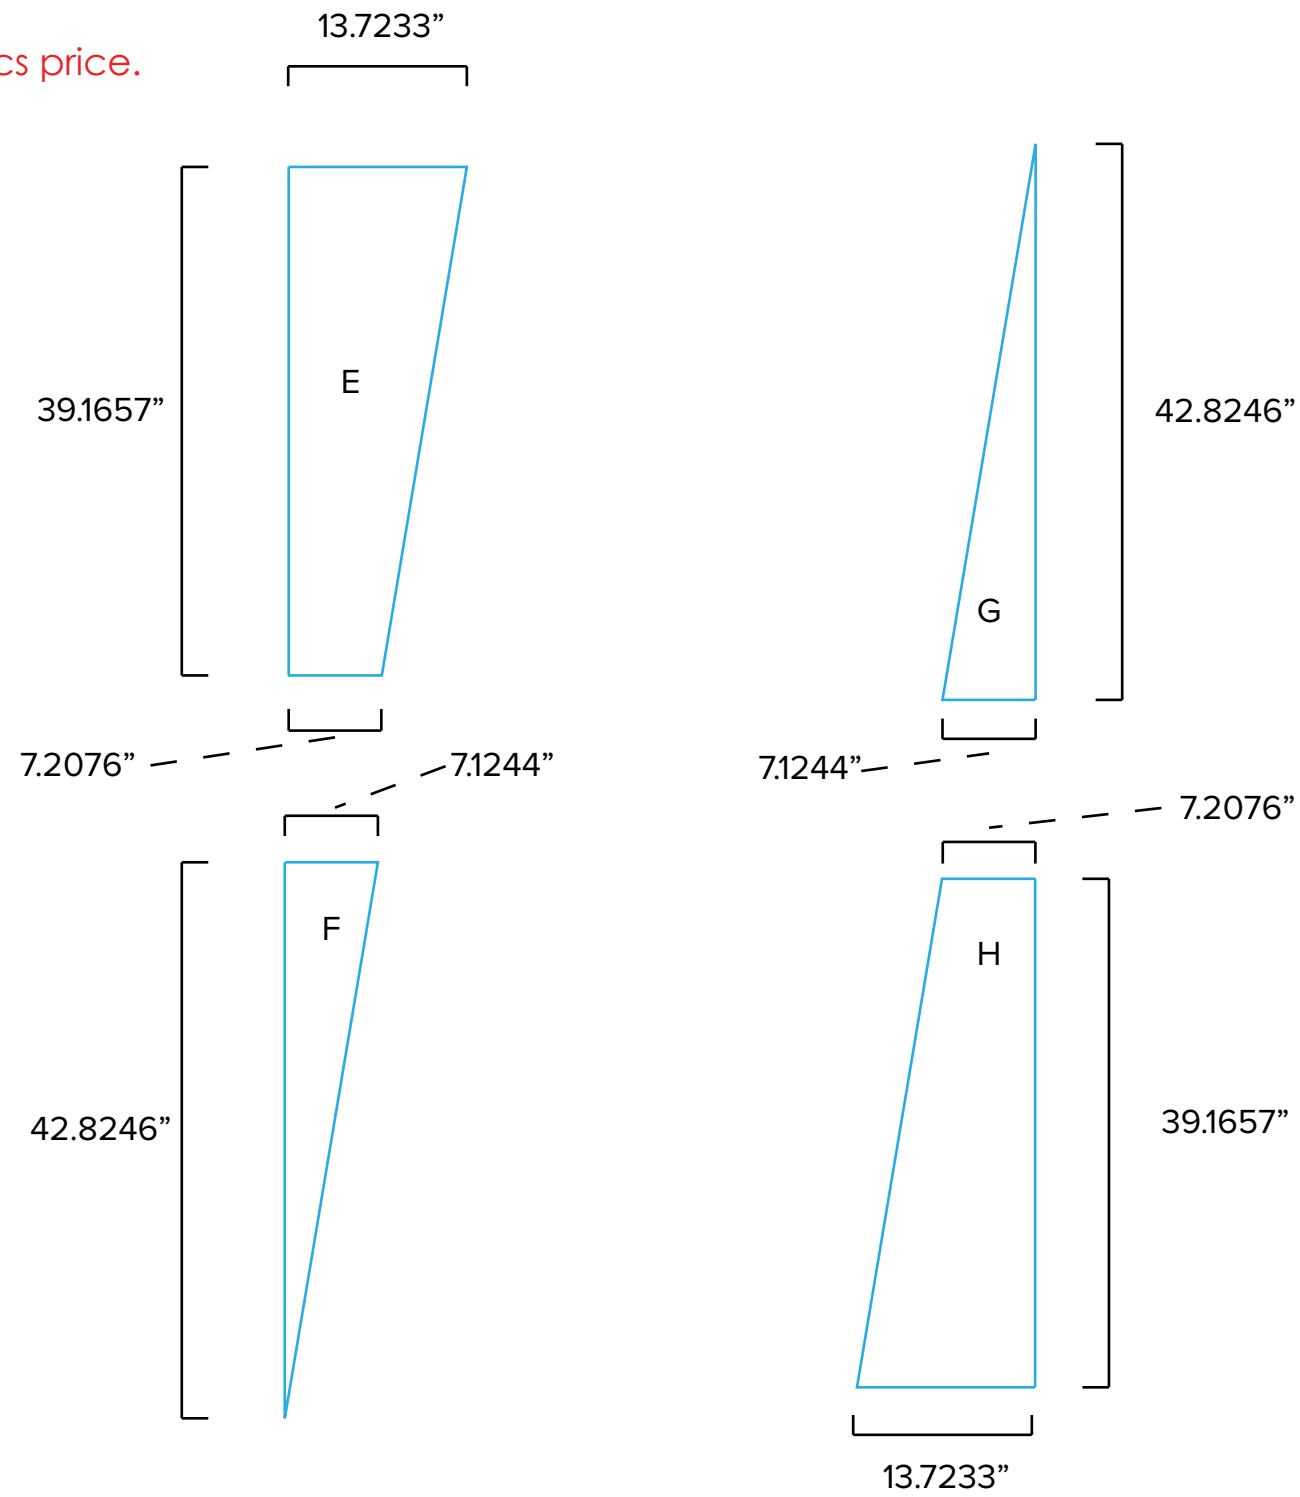

Graphic Template
Inline Lightbox
Main Backlit SEG Panel, 3 Small Sintra Panels

NOTE: All Raster Art (jpg, tiff,psd, png, etc.) must be at least 100 dpi at print size.
Standard kits are often customized. Please check with Customer Service to ensure that this template matches your specific job.

Graphic Template
Inline Lightbox
Sintra Side Wings

Printed Wings NOT INCLUDED in graphics price.
Please request pricing.

NOTE: All Raster Art (jpg, tiff,psd, png, etc.) must be at least 100 dpi at print size.

Graphic Template Charging Bistro Table

NOTE: All Raster Art (jpg, tiff,psd, png, etc.) must be at least 100 dpi at print size.