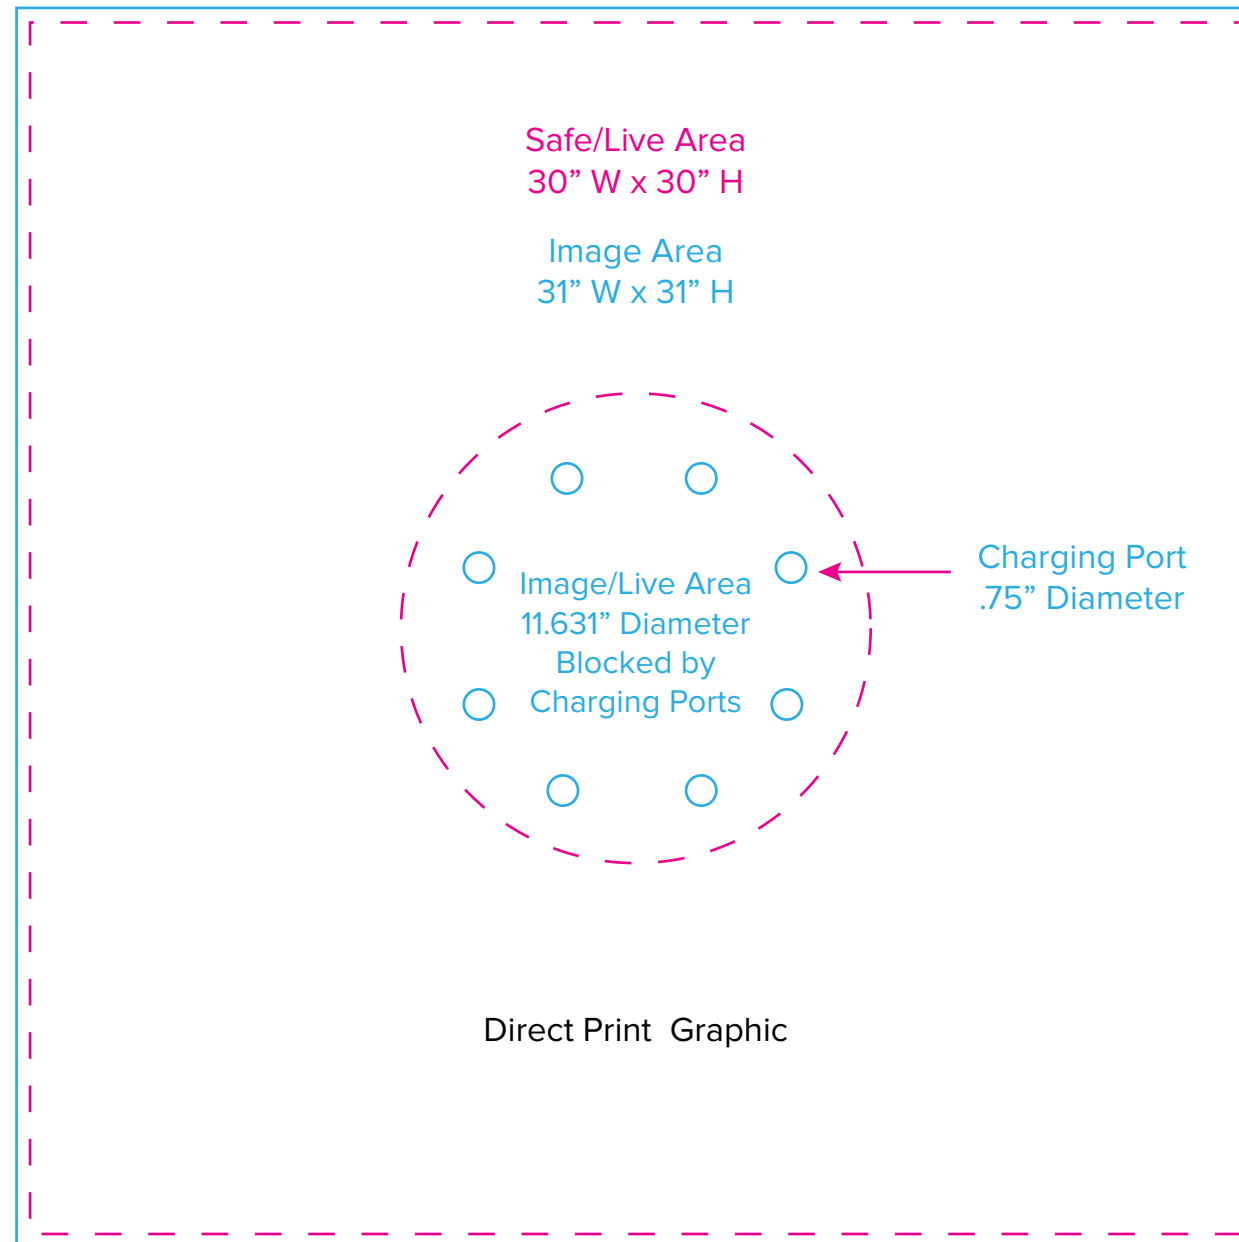

Graphic Template
Inline Lightbox
Main Backlit SEG Panel, 3 Small Sintra Panels

NOTE: All Raster Art (jpg, tiff,psd, png, etc.) must be at least 100 dpi at print size.
Standard kits are often customized. Please check with Customer Service to ensure that this template matches your specific job.

Graphic Template
Inline Lightbox
Sintra Side Wings

Printed Wings NOT INCLUDED in graphics price.
Please request pricing.

NOTE: All Raster Art (jpg, tiff,psd, png, etc.) must be at least 100 dpi at print size.

Graphic Template Charging Bistro Table

NOTE: All Raster Art (jpg, tiff,psd, png, etc.) must be at least 100 dpi at print size.